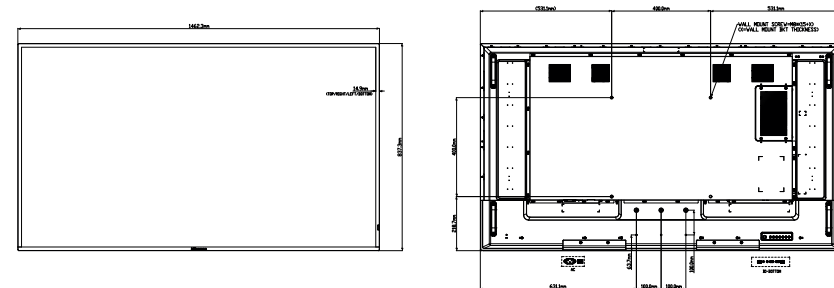

## DIMENSIONS IN MM

### 43"

973.0 x 561.2 x 63.5 mm  
10.9 kg

### 75"

1683.5 x 961.7 x 69.5 mm  
37.5 kg