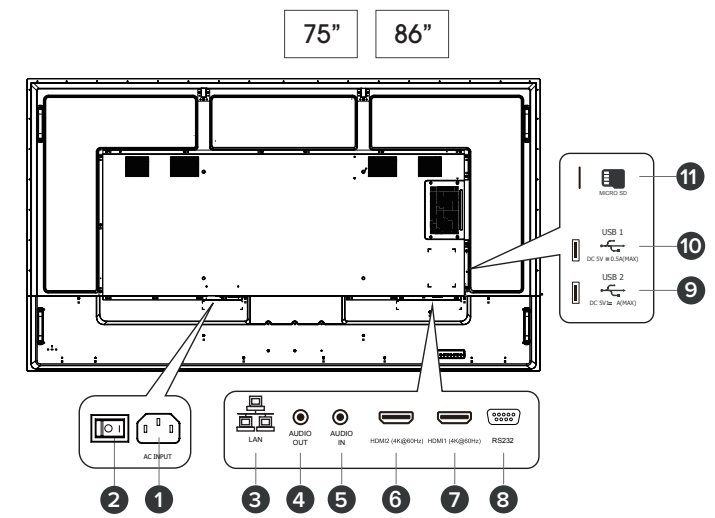

## DIMENSIONS IN MM

### 75"

1683.5 x 961.7 x 69.5 mm  
37.5 kg

### 86"

1929.0 x 1100.0 x 69.5 mm  
49.5 kg

## CONNECTIVITY

- ① AC IN - ② Main Power Switch - ③ LAN - ④ Audio OUT - ⑤ Audio IN - ⑥ HDMI2 IN  
⑦ HDMI1 IN - ⑧ RS232 - ⑨ USB Port 2 - ⑩ USB Port 1 - ⑪ Micro SD