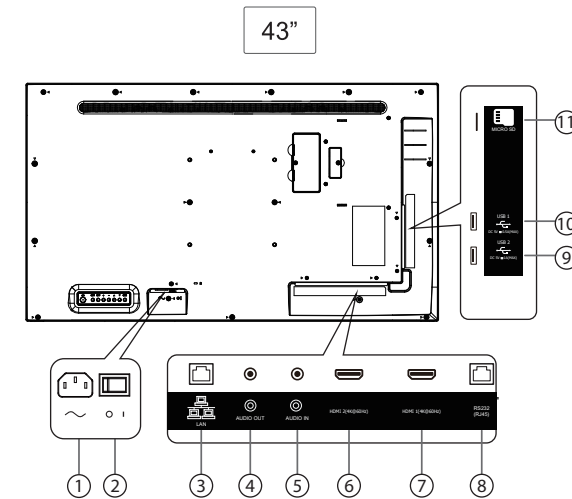

### 75"

1683.5 x 961.7 x 69.5 mm  
37.5 kg

### 86"

1929.0 x 1100.0 x 69.5 mm  
49.5 kg

## CONNECTIVITY

- ① AC IN - ② Main Power Switch - ③ LAN - ④ Audio OUT - ⑤ Audio IN - ⑥ HDMI2 IN  
⑦ HDMI1 IN - ⑧ RS232 - ⑨ USB Port 2 - ⑩ USB Port 1 - ⑪ Micro SD