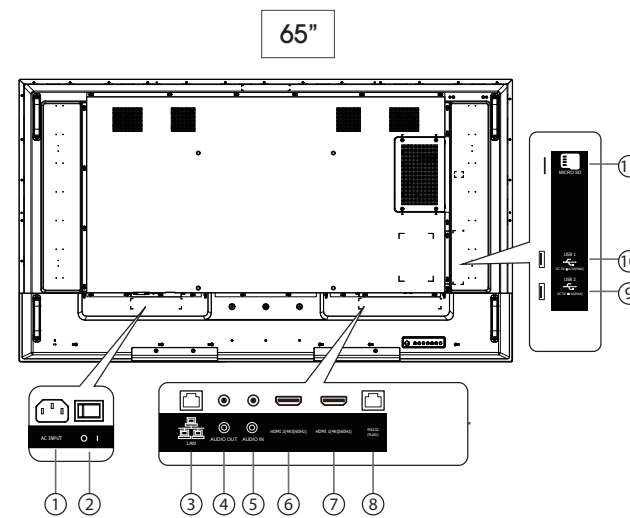

## DIMENSIONS IN MM

### 75"

1683.5 x 961.7 x 69.5 mm  
37.5 kg

### 86"

1929.0 x 1100.0 x 69.5 mm  
49.5 kg

## CONNECTIVITY

- ① AC IN - ② Main Power Switch - ③ LAN - ④ Audio OUT - ⑤ Audio IN - ⑥ HDMI2 IN  
⑦ HDMI1 IN - ⑧ RS232 - ⑨ USB Port 2 - ⑩ USB Port 1 - ⑪ Micro SD