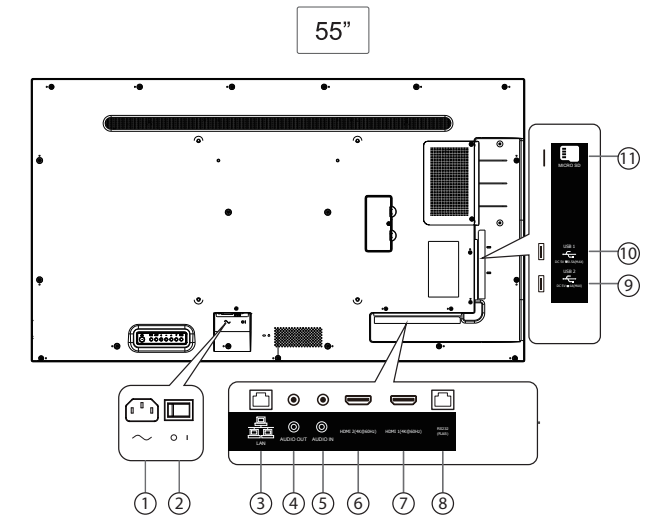

## DIMENSIONS IN MM

### 75"

1683.5 x 961.7 x 69.5 mm  
37.5 kg

### 86"

1929.0 x 1100.0 x 69.5 mm  
49.5 kg

## CONNECTIVITY

- ① AC IN - ② Main Power Switch - ③ LAN - ④ Audio OUT - ⑤ Audio IN - ⑥ HDMI2 IN  
⑦ HDMI1 IN - ⑧ RS232 - ⑨ USB Port 2 - ⑩ USB Port 1 - ⑪ Micro SD