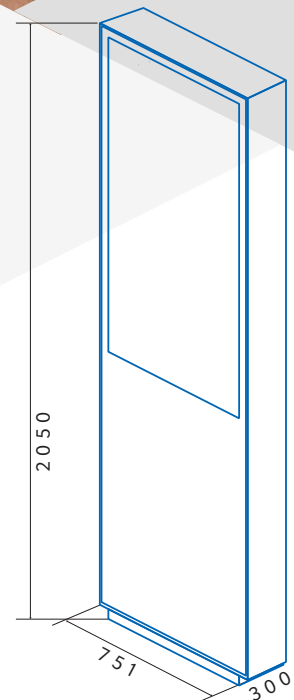

OPTIONAL FEATURES

- **Different screen sizes 46" / 55" / 75"**. All screen options are high brightness screens (4000 cd/m2).
- **Wall and freestanding options**. Wall versions have horizontal or vertical layout.
- **Touchscreen**. Behind glass, zero-bezel full glass front panel.
- **Branding**. Lot of options to meet your brand style design – custom colours, custom labelling with optional details.
- **Design customization**. We are able to deliver custom designs even for one unit, to integrate additional devices or meet your corporate brand requirements.
- **Connectivity**. Optional wireless network connectivity options (WiFi, LTE) with vandal proof external antenna to provide kiosk connectivity in all possible locations.
- **Additional Quad-Core industrial PC module**. Powerful PC offers smooth and fast user experience for detail rich graphics.
- **Kiosk software**. Sitekiosk software for operating and maintaining public access kiosks with virtual on-screen keyboard.
- **Kiosk monitoring**. Siteremote running in Cloud (SaaS) or on own server (license) for remote administration and maintenance of kiosk systems and digital signage displays
- **Security**. The housing is suited for unattended self-service. Housing can be anchored to floor and is securely lockable with single key.
- **Optional devices**. This model can be equipped with additional devices. Please contact to specify additional devices requirements.