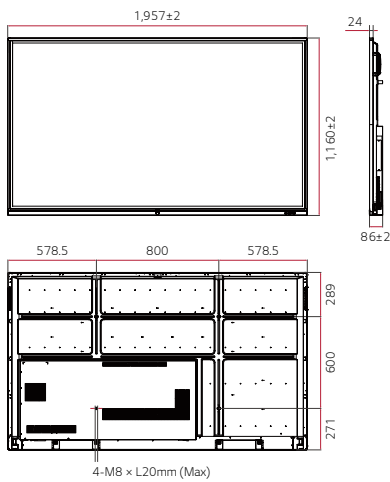

PRODUCT INFORMATION

* 86 inch

TR3BF Series

Display	Inch	86" / 75" / 65"
	Resolution	3,840 × 2,160 (UHD)
	Resolution (Android)	3,840 × 2,160 (UHD)
	Gap Between Cover Glass and Open Cell	< 1 mm
	Brightness (w/ Glass)	(Typ.) 330, 330, 350 nit
	Brightness (wo Glass)	(Typ.) 370, 370, 390 nit
Touch	Touch Type	IR
	Multi Touch Point	Max. 20 Points
Connectivity	Input	HDMI (3), USB 3.0 (3), USB 2.0 (3), RGB (1), Audio (1), RS-232C (1), RJ45 (1)
	Output	HDMI Out (1), Audio (1), Touch USB (2)

DIMENSION

(unit: mm)

86"

75"

65"

CONNECTIVITY

Front

Side

Bottom

- ① USB 2.0
- ② HDMI OUT
- ③ USB 3.0
- ④ TOUCH OUT 1
- ⑤ HDMI IN 1
- ⑥ HDMI IN 2
- ⑦ HDMI IN 3
- ⑧ TOUCH OUT 2
- ⑨ VGA
- ⑩ AUDIO IN
- ⑪ SPDIF
- ⑫ RS-232C IN
- ⑬ AUDIO OUT
- ⑭ LAN

* Dimensions & Jack Panels may differ from the above image, so please contact LG sales team to verify before ordering.