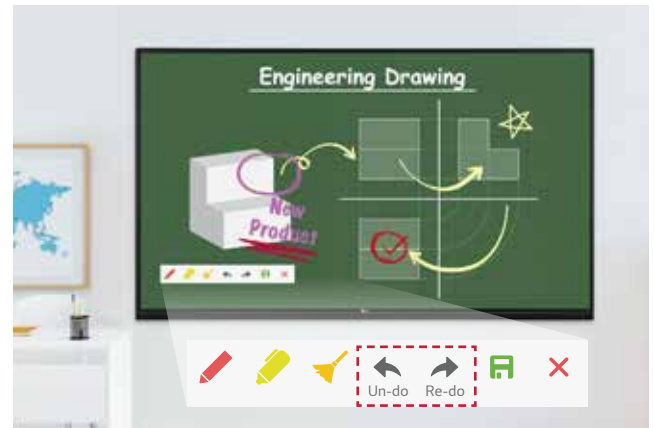

Annotation Upgrade

At annotation tool mode, 'Un-do' and 'Re-do' functions provide enhanced user experience. (Annotation tool can be used on any source.)