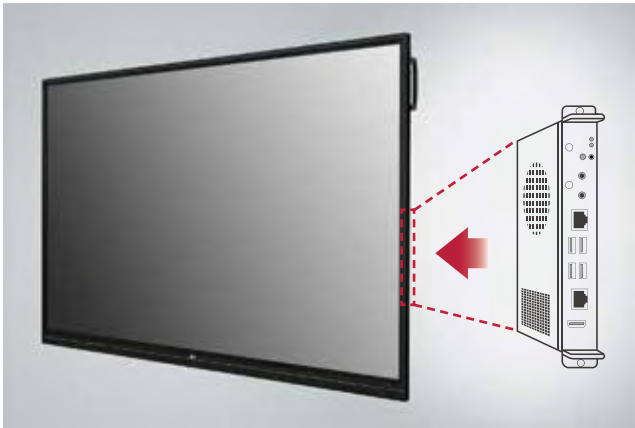

All-in-One

The TR3BF series integrates both Android OS and Free apps into a high performance SoC, without a PC.

SECURITY & COMPATIBILITY

Built-in OPS Slot

The TR3BF series supports OPS slots, allowing you to easily and conveniently mount OPS desktop at the back of the digital board without the hassle of connecting to an external desktop, offering you more expanded functions.