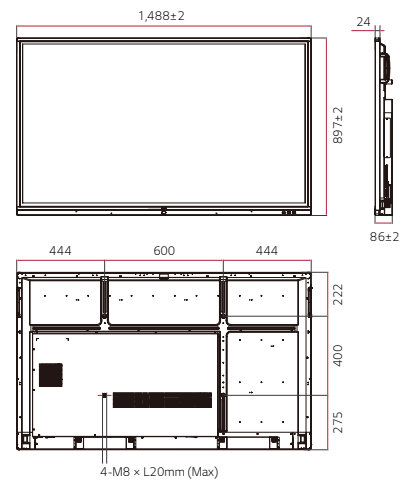

DIMENSION

(unit: mm)

86"

75"

65"

CONNECTIVITY

Front

Side

Bottom

- ① USB 2.0
- ② HDMI OUT
- ③ USB 3.0
- ④ TOUCH OUT 1
- ⑤ HDMI IN 1
- ⑥ HDMI IN 2
- ⑦ HDMI IN 3
- ⑧ TOUCH OUT 2
- ⑨ VGA
- ⑩ AUDIO IN
- ⑪ SPDIF
- ⑫ RS-232C IN
- ⑬ AUDIO OUT
- ⑭ LAN

* Dimensions & Jack Panels may differ from the above image, so please contact LG sales team to verify before ordering.