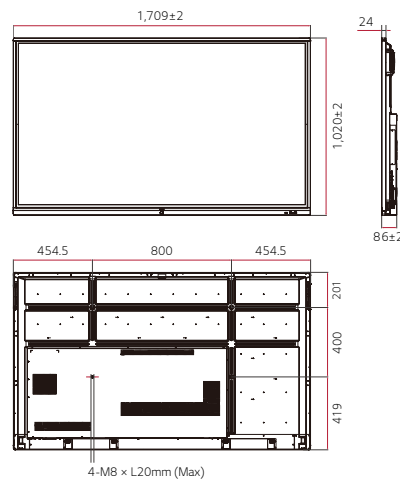

PRODUCT INFORMATION

* 86 inch

TR3BF Series

Display	Inch	86" / 75" / 65"
	Resolution	3,840 × 2,160 (UHD)
	Resolution (Android)	3,840 × 2,160 (UHD)
	Gap Between Cover Glass and Open Cell	< 1 mm
	Brightness (w/ Glass)	(Typ.) 330, 330, 350 nit
	Brightness (wo Glass)	(Typ.) 370, 370, 390 nit
Touch	Touch Type	IR
	Multi Touch Point	Max. 20 Points
Connectivity	Input	HDMI (3), USB 3.0 (3), USB 2.0 (3), RGB (1), Audio (1), RS-232C (1), RJ45 (1)
	Output	HDMI Out (1), Audio (1), Touch USB (2)

DIMENSION

(unit: mm)

86"

75"

65"

CONNECTIVITY

Front

Side

Bottom

- ① USB 2.0
- ② HDMI OUT
- ③ USB 3.0
- ④ TOUCH OUT 1
- ⑤ HDMI IN 1
- ⑥ HDMI IN 2
- ⑦ HDMI IN 3
- ⑧ TOUCH OUT 2
- ⑨ VGA
- ⑩ AUDIO IN
- ⑪ SPDIF
- ⑫ RS-232C IN
- ⑬ AUDIO OUT
- ⑭ LAN

* Dimensions & Jack Panels may differ from the above image, so please contact LG sales team to verify before ordering.