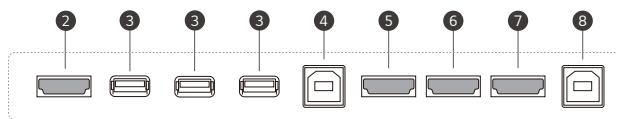

DIMENSION

(unit: mm)

86"

75"

65"

CONNECTIVITY

Front

Side

Bottom

- ① USB 2.0
- ② HDMI OUT
- ③ USB 3.0
- ④ TOUCH OUT 1
- ⑤ HDMI IN 1
- ⑥ HDMI IN 2
- ⑦ HDMI IN 3
- ⑧ TOUCH OUT 2
- ⑨ VGA
- ⑩ AUDIO IN
- ⑪ SPDIF
- ⑫ RS-232C IN
- ⑬ AUDIO OUT
- ⑭ LAN

* Dimensions & Jack Panels may differ from the above image, so please contact LG sales team to verify before ordering.