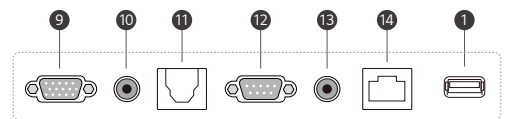

DIMENSION

(unit: mm)

86"

75"

65"

CONNECTIVITY

Front

Side

Bottom

- ① USB 2.0
- ② HDMI OUT
- ③ USB 3.0
- ④ TOUCH OUT 1
- ⑤ HDMI IN 1
- ⑥ HDMI IN 2
- ⑦ HDMI IN 3
- ⑧ TOUCH OUT 2
- ⑨ VGA
- ⑩ AUDIO IN
- ⑪ SPDIF
- ⑫ RS-232C IN
- ⑬ AUDIO OUT
- ⑭ LAN

* Dimensions & Jack Panels may differ from the above image, so please contact LG sales team to verify before ordering.